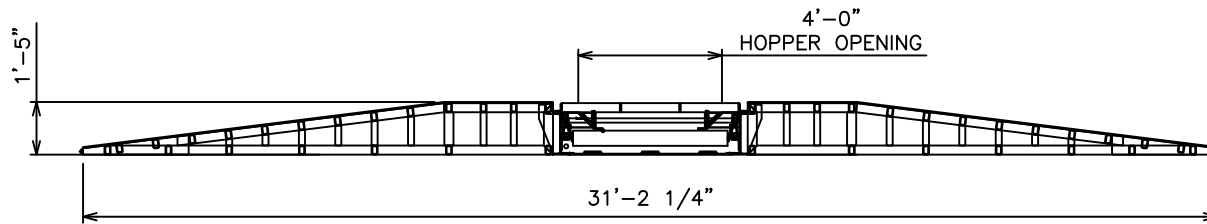

ELEVATION VIEW – OPERATING POSITION

END VIEW OF RAMPS

DRN.	MTB	DATE	05/10/05
TOLERANCE: $\pm 1"$			
SCALE	NOT TO SCALE		

CUSTOMER	REF.#
TITLE	MODEL# P104-LPG
PIT PORTABLE LOW PROFILE TRUCK DRIVE-OVER UNLOADER	DWG.#