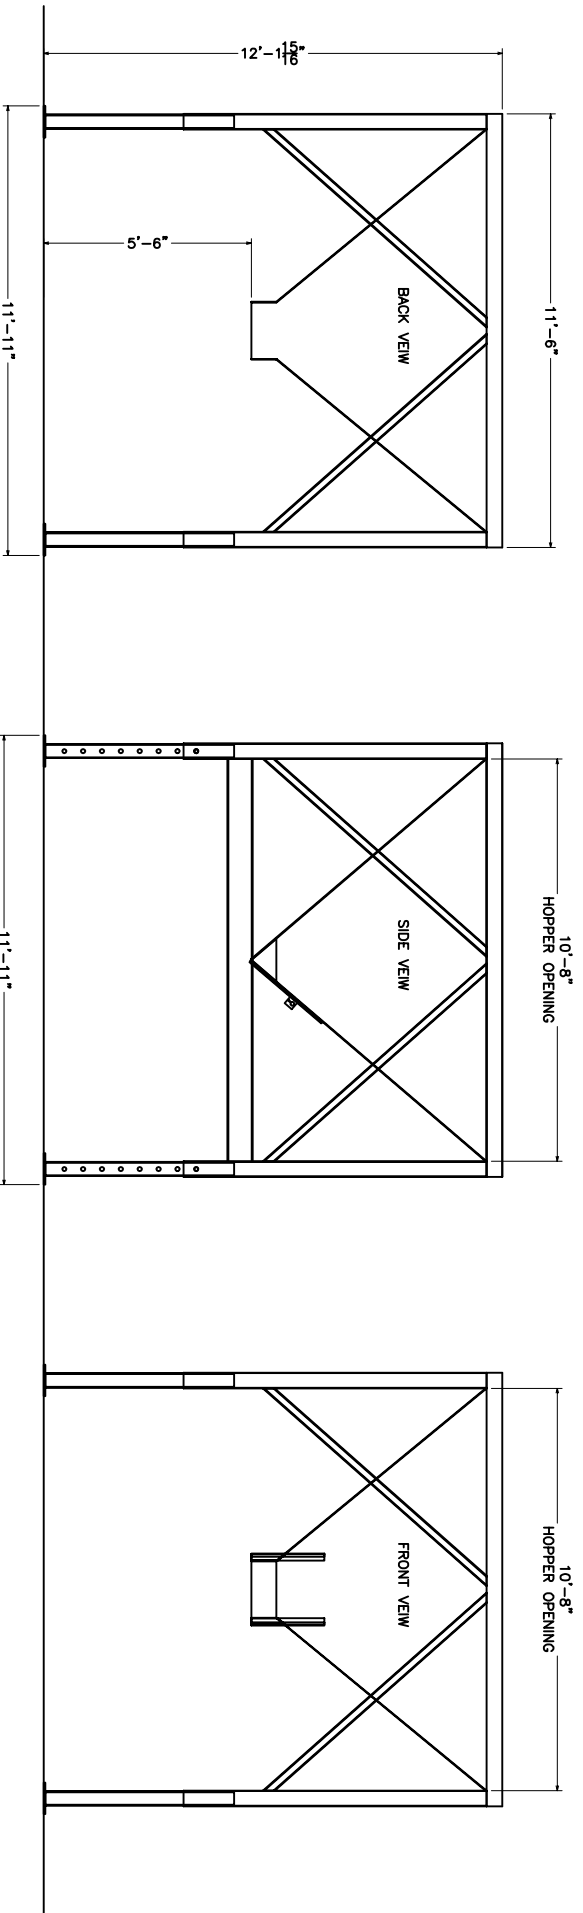

OPERATING POSITION  
HIGHEST POSITION

TRANSPORT POSITION

DRN.	MTTB	DATE	05/10/05
TOLERANCE:	± 1"		
SCALE	NOT TO SCALE		

CUSTOMER	REF. #
TITLE	MODEL #
10 CUBIC YARD GRAVITY FLOW HOPPER	103
	DWG. #
	1267