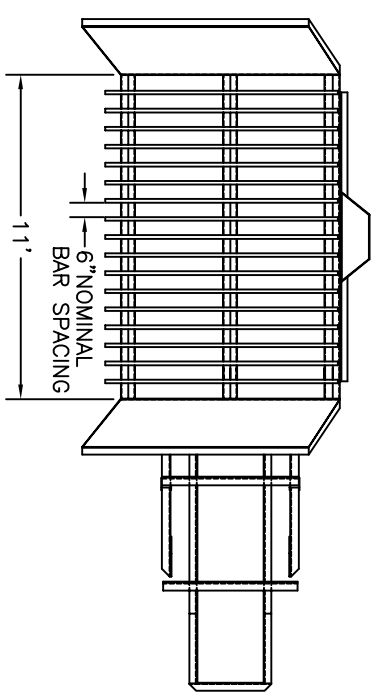

ELEVATION VIEW

PLAN VIEW

DRN	MBS	DATE
		10/20/96
TOLERANCE ± 1"		
SCALE NOT TO SCALE		

TITLE	REF #
FRONT END LOADER HOPPER WITH BELT FEEDER WITH SLOPING REJECT GRIZZLY/20TON CAPACITY 15.5CU/YDS GENERAL ARRANGEMENT	101
	101-36
	1084-E