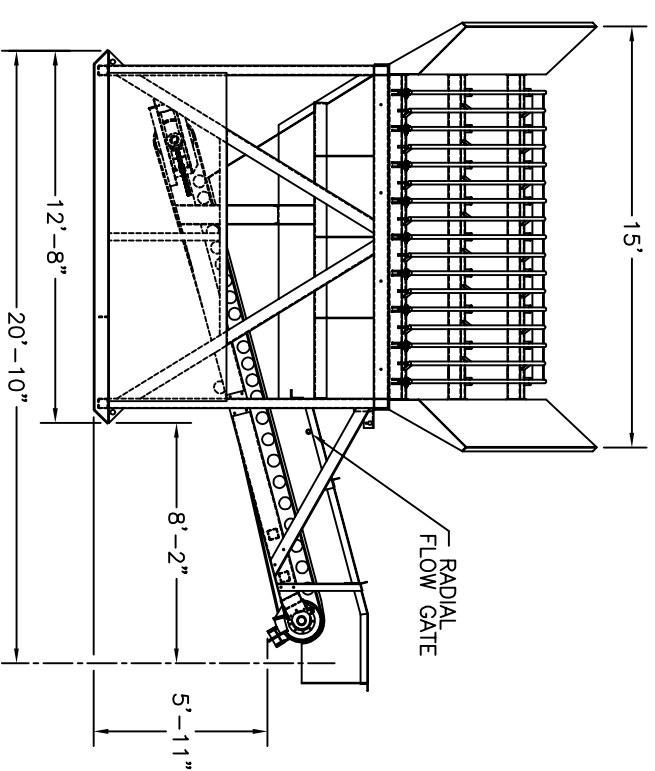

ELEVATION VIEW

PLAN VIEW

DRN	MBS	DATE
		10/20/96
TOLERANCE ± 1"		
SCALE NOT TO SCALE		

TITLE	REF #
FRONT END LOADER HOPPER WITH BELT FEEDER WITH SLOPING REJECT GRIZZLY/20TON CAPACITY 15.5CU/YDS GENERAL ARRANGEMENT	101
	101-36
	1084-E