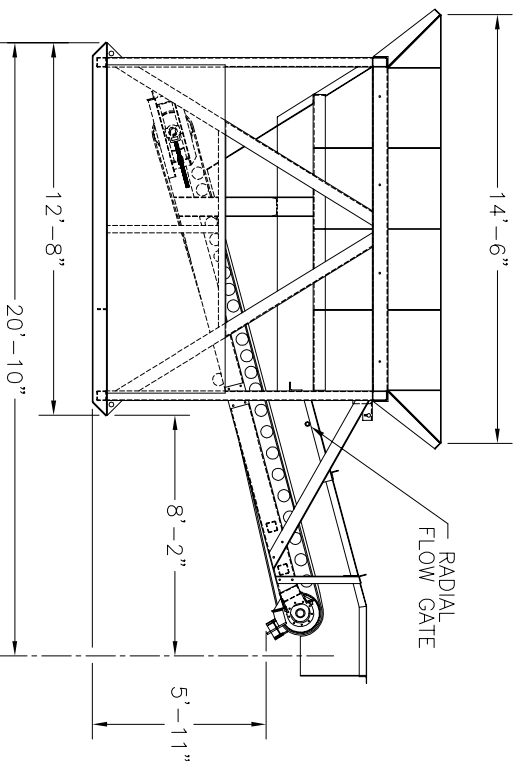

PLAN VIEW

ELEVATION VIEW

DRN	MJS	DATE	10/20/98
TOLERANCE: ±.1"			
SCALE: NOT TO SCALE			

TITLE
FRONT END LOADER HOPPER WITH BELT FEEDER
WITH 4 WING EXTENSIONS/23TON CAPACITY-17CU/YDS
GENERAL ARRANGEMENT

REF.#	101
NOBE.#	101-36
DWG.#	1084-D