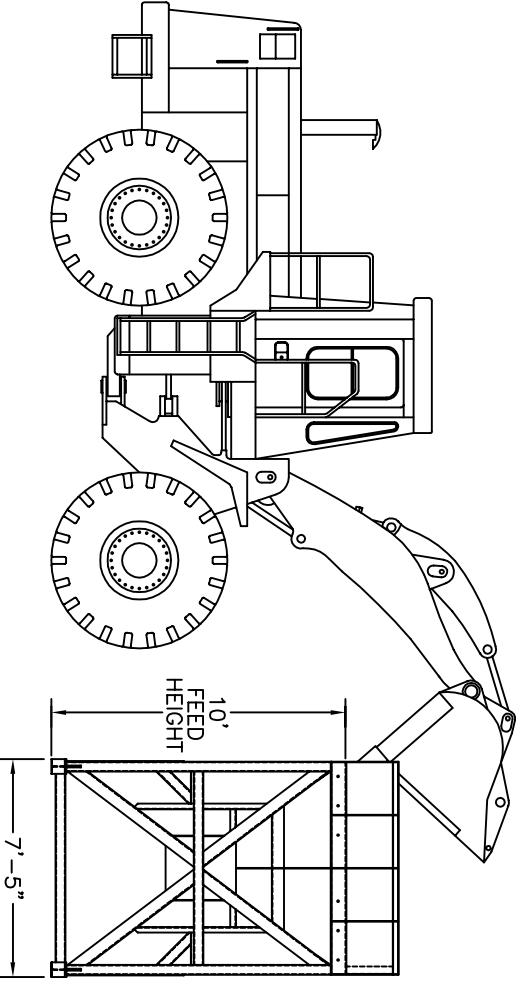

PLAN VIEW

ELEVATION VIEW

DRN1	MBS	DATE	10/20/96
TOLERANCE ±.1"			
SCALE		NOT TO SCALE	

TITLE
**FRONT END LOADER HOPPER WITH BELT FEEDER
 WITH 3 WING EXTENSIONS/1970N CAPACITY-14.5CU/YDS
 GENERAL ARRANGEMENT**

REF #	101
MODEL #	101-36
DRW #	1084-C