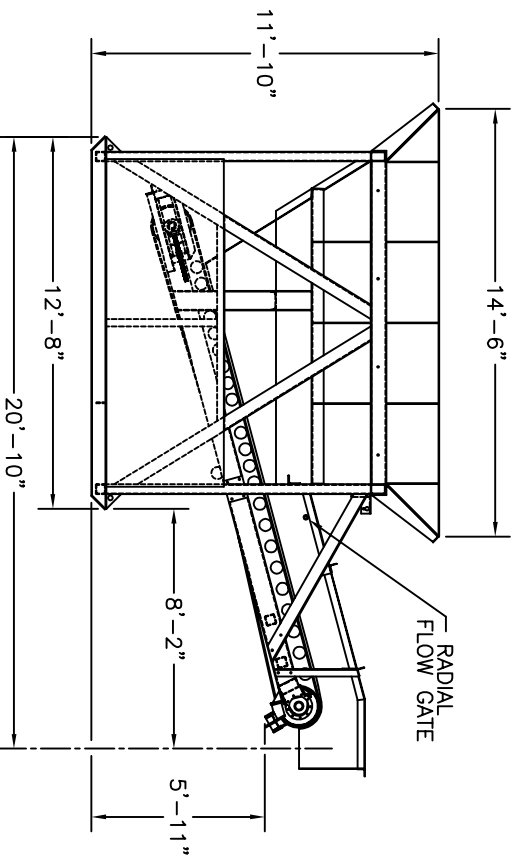

PLAN VIEW

ELEVATION VIEW

DRN1	MBS	DATE	10/20/96
TOLERANCE ±.1"			
SCALE		NOT TO SCALE	

TITLE
**FRONT END LOADER HOPPER WITH BELT FEEDER
 WITH 3 WING EXTENSIONS/1970N CAPACITY-14.5CU/YDS
 GENERAL ARRANGEMENT**

REF #	101
MODEL #	101-36
DRW #	1084-C